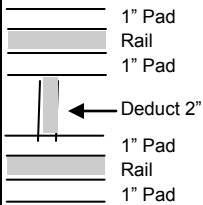

CHAIN LINK FENCE TOP RAIL AND POST PADS

Designed to cover the dangerous vertical and horizontal posts and allow for view through the fence. Made of 3" high-density open cell foam fully encased in 18 oz. UV-resistant vinyl. Attach with nylon ties (not included) through grommets every 6".

Chain Link Top Rail Pad, 3" Foam, 9" face, 6" top, 1-1/2" flaps, grommets every 6"

Chain Link Post Pad, 3" Foam, 6" wide w/1-1/2" flaps, grommets every 6"

Call For Quote

RAIL GUARDS™
DUGOUT RAIL PADDING

1" thick closed-cell polyethylene foam encased in 18 oz. vinyl with grommets every 6" for attachment to up to 3" diameter railing. Flexible enough for 90° angle. Specify color Maple Green, Kelly Green, Royal Blue, Navy Blue, Sky Blue, Red, Orange, Yellow, White, Black, Grey, Tan, Purple, and Maroon.

1"

Call For Quote