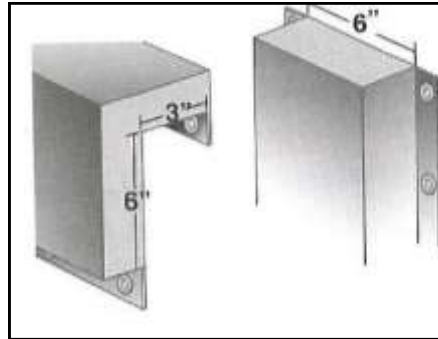

CHAIN LINK FENCE TOP RAIL AND POST PADS

Designed to cover the dangerous vertical and horizontal posts and allow for view through the fence. Made of 3" high-density open cell foam fully encased in 18 oz. UV-resistant vinyl. Attach with nylon ties (not included) through grommets every 6".

Chain Link Top Rail Pad, 3" Foam, 9" face, 6" top, 1-1/2" flaps, grommets every 6"

Chain Link Post Pad, 3" Foam, 6" wide w/1-1/2" flaps, grommets every 6"

Call For Quote