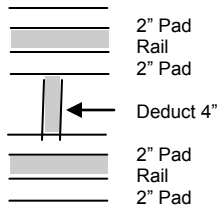

RAIL GUARDS™
RAIL & FENCE-TOP PADDING

2" thick closed-cell polyethylene foam fully encased in 18 oz. vinyl with grommets every 6" for attachment to up to 3" diameter railing. Being thicker, bunches up somewhat on 90° angle. Specify color Maple Green, Kelly Green, Royal Blue, Navy Blue, Sky Blue, Red, Orange, Yellow, White, Black, Grey, Tan, Purple, and Maroon.

2"

$25/LF