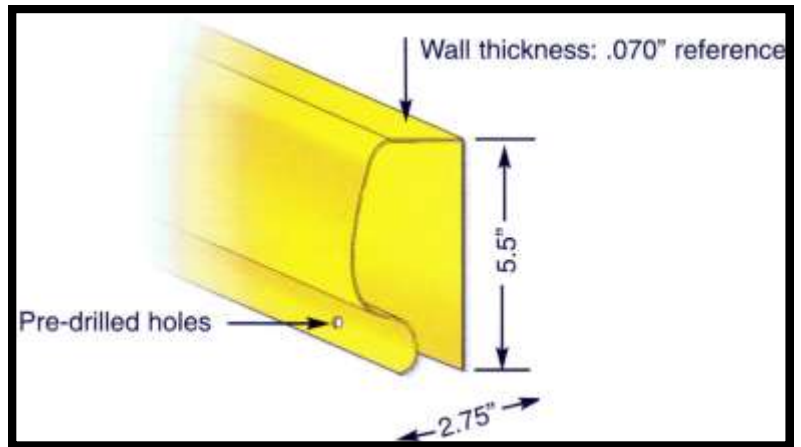

\$107

**SAFETY TOP CAP—LITE™**

- A Lighter, More Affordable Option for an open spec, 2.25"W x 4"H x 8'Long
- 10 - 8' pieces at 80' per bag / 4-hole punched with 40 Black Zip Ties - Included
- 40 bags per crate (3,200' coverage per crate)