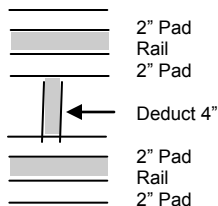

RAIL GUARDS™
RAIL & FENCE-TOP PADDING

2" thick closed-cell polyethylene foam fully encased in 18 oz. vinyl with grommets every 6" for attachment to up to 3" diameter railing. Being thicker, bunches up somewhat on 90° angle. Specify color Maple Green, Kelly Green, Royal Blue, Navy Blue, Sky Blue, Red, Orange, Yellow, White, Black, Grey, Tan, Purple, and Maroon.

2"

Call For Quote