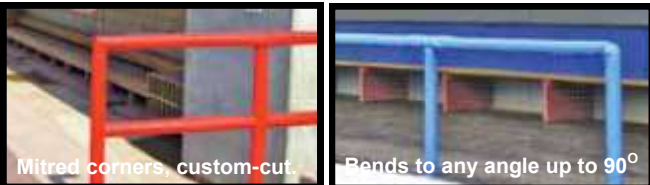

**19" PLASTIC TIES** - Yellow, Green, Red, or Black.

Packs of 100 **\$25/Pack**

**24" PLASTIC TIES** - Natural/Off White for 2" Thick Pads

Packs of 100 **\$25.95/Pack**

**COLORS:**

Safety Yellow, Green Light Blue, Royal Blue, Red, Purple, Gray, Black  
Safety yellow in stock. Other colors are custom ordered.