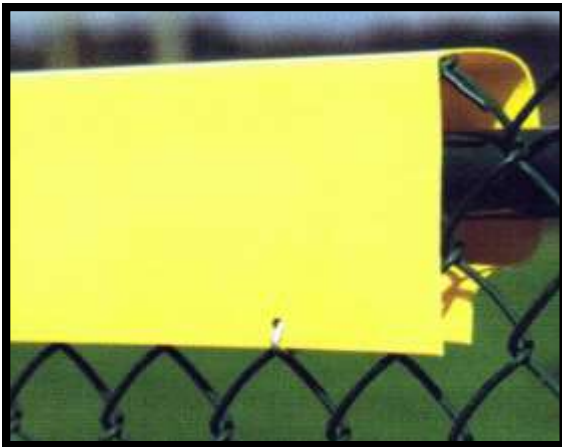

Premium & Lite Safety Top Caps Protective Covers for the Top Rail of Chain Link Fences

PREMIUM SAFETY TOP CAPS™

Heavy-duty, rectangular, protective cover for top rails of chain link fencing. .07" HDPE Plastic with UV stabilizers. Secures with included hog rings through pre-drilled holes. 40 ft. per bag (includes 5—8' sections, 3 hole punched plus 15 hot rings), 20 lbs. **Stock color: Safety Yellow.** 10 standard colors (Dark Green, Royal Blue, Sky Blue, Red, Redwood, Brown, Beige, Grey, Black, White): 1600' minimum (40 bag) order, 4-6 weeks lead time, no returns.

PREMIUM SAFETY YELLOW—stock color.

40'/BAG 1—39 bags

40'/BAG 40—119 bags

40'/BAG 120+ bags

PREMIUM BLACK—stock color.

40'/BAG 1—39 bags

10 STANDARD COLORS—Dark Green, Royal Blue, Sky Blue, Red, Redwood, Brown, Beige, Grey, Black, or White. 1600' minimum (40 bag) order, 4-6 weeks lead time, no returns.

CUSTOM COLORS

1600' minimum (40 bag) order, 6-8 weeks lead time, no returns.

40' PER BAG

$76

$71

$66

$95

$89

$107

SAFETY TOP CAP—LITE™

- A Lighter, More Affordable Option for an open spec, 2.25"W x 4"H x 8'Long
- 10 - 8' pieces at 80' per bag / 4-hole punched with 40 Black Zip Ties - Included
- 40 bags per crate (3,200' coverage per crate)

SAFETY YELLOW (stock color)

80'/BAG 1—39 bags

80'/BAG 40—119 bags

80'/BAG 120+ bags

BLACK (stock color)

80'/BAG 1—39 bags