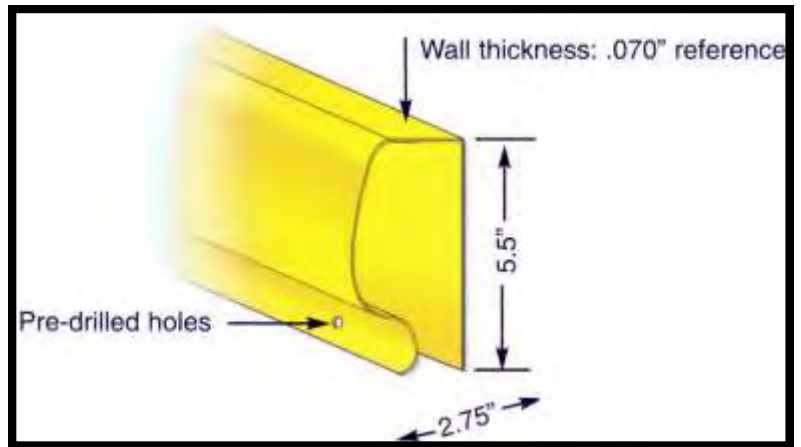

\$115

**SAFETY TOP CAP—LITE™**

- A Lighter, More Affordable Option for an open spec, 2.25"W x 4"H x 8'Long
- 10 - 8' pieces at 80' per bag / 4-hole punched with 40 Black Zip Ties - Included
- 40 bags per crate (3,200' coverage per crate)