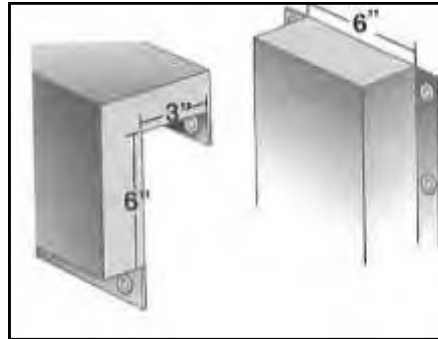

CHAIN LINK FENCE TOP RAIL AND POST PADS

Designed to cover the dangerous vertical and horizontal posts and allow for view through the fence. Made of 3" high-density open cell foam fully encased in 18 oz. UV-resistant vinyl. Attach with nylon ties (not included) through grommets every 6".

Chain Link Top Rail Pad, 3" Foam, 9" face, 6" top, 1-1/2" flaps, grommets every 6"

Chain Link Post Pad, 3" Foam, 6" wide w/1-1/2" flaps, grommets every 6"

Call For Quote