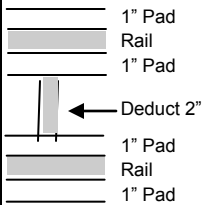

CHAIN LINK FENCE TOP RAIL AND POST PADS

Designed to cover the dangerous vertical and horizontal posts and allow for view through the fence. Made of 3" high-density open cell foam fully encased in 18 oz. UV-resistant vinyl. Attach with nylon ties (not included) through grommets every 6".

Chain Link Top Rail Pad, 3" Foam, 9" face, 6" top, 1-1/2" flaps, grommets every 6"

Chain Link Post Pad, 3" Foam, 6" wide w/1-1/2" flaps, grommets every 6"

Call For Quote

RAIL GUARDS™
DUGOUT RAIL PADDING

1" thick closed-cell polyethylene foam encased in 18 oz. vinyl with grommets every 6" for attachment to up to 3" diameter railing. Flexible enough for 90° angle. Specify color Maple Green, Kelly Green, Royal Blue, Navy Blue, Sky Blue, Red, Orange, Yellow, White, Black, Grey, Tan, Purple, and Maroon.

1"

$22.95/LF