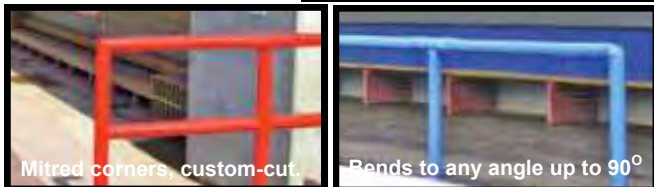

BEAM CLAY®

WHOLESALE PRICE LIST
EFFECTIVE: JANUARY 1, 2018

Foam Guards™ & Safe Foam™ Rail Padding

FOAM GUARDS™ & SAFE FOAM™ RAIL PADDING

3/4" Thick x 8' Long Closed-Cell, Polyethylene Tubular Padding fits completely around any round pipe or rail 2" or less in diameter. Pre-slit for easy installation. Can be easily cut and mitered in the field for custom fit. No grommets—attach with plastic ties around outside of tube. Use with 3 colored plastic ties per straight length. Durable tough skin coating to prevent wear and UV-breakdown. 5-year manufacturer's warranty. Up to 15 lengths per UPS O.S. Box.

PREMIUM - With Tough Skin Coating. Available in Yellow, Green, Red, Royal Blue, Sky Blue, Black, Grey, Purple, 3-5/8" O.D. x 2-1/8" I.D. x 3/4" wall thickness. Yellow in stock. Other colors are custom ordered.

1-19 (8') Lengths	$4.35/ft.	$34.80/Length
20 or More (8') Lengths	$3.92/ft.	$31.36/Length

STANDARD - Without Tough Skin Coating. Yellow only. 3-year manufacturer's warranty.

1" Wall Thickness 1-19 (8') Lengths	$1.95/ft.	$15.60/Length
1" Wall Thickness 20 or More (8') Lengths	$1.80/ft.	$14.40/Length
2" Wall Thickness 1-19 (8') Lengths	$3.95/ft.	$31.60/Length
2" Wall Thickness 20 or More (8') Lengths	$3.50/ft.	$28.00/Length

19" PLASTIC TIES - Yellow, Green, Red, or Black.

Packs of 100	$23.95/Pack

24" PLASTIC TIES - Natural/Off White for 2" Thick Pads

Packs of 100	$25.95/Pack

ALL PRICES SUBJECT TO CHANGE & AVAILABILITY PLUS SHIPPING