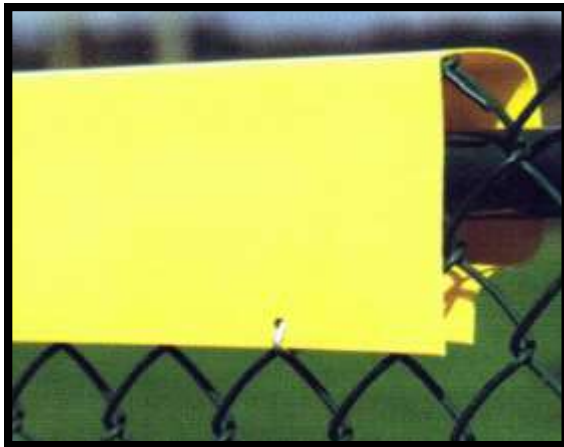

Premium & Lite Safety Top Caps Protective Covers for the Top Rail of Chain Link Fences

PREMIUM SAFETY TOP CAPS™

Heavy-duty, rectangular, protective cover for top rails of chain link fencing. .07" HDPE Plastic with UV stabilizers. Secures with included hog rings through pre-drilled holes. 40 ft. per bag (includes 5—8' sections, 3 hole punched plus 15 hot rings), 20 lbs. **Stock color: Safety Yellow.** 10 standard colors (Dark Green, Royal Blue, Sky Blue, Red, Redwood, Brown, Beige, Grey, Black, White): 1600' minimum (40 bag) order, 4-6 weeks lead time, no returns.

PREMIUM SAFETY YELLOW—stock color.

40'/BAG 1—39 bags

40'/BAG 40—119 bags

40'/BAG 120+ bags

PREMIUM BLACK—stock color.

40'/BAG 1—39 bags

10 STANDARD COLORS—Dark Green, Royal Blue, Sky Blue, Red, Redwood, Brown, Beige, Grey, Black, or White. 1600' minimum (40 bag) order, 4-6 weeks lead time, no returns.

CUSTOM COLORS

1600' minimum (40 bag) order, 6-8 weeks lead time, no returns.

40' PER BAG

$80

$75

$69

$100

$95

$115

SAFETY TOP CAP—LITE™

- A Lighter, More Affordable Option for an open spec, 2.25"W x 4"H x 8'Long
- 10 - 8' pieces at 80' per bag / 4-hole punched with 40 Black Zip Ties - Included
- 40 bags per crate (3,200' coverage per crate)

SAFETY YELLOW (stock color)

80'/BAG 1—39 bags

80'/BAG 40—119 bags

80'/BAG 120+ bags

BLACK (stock color)

80'/BAG 1—39 bags