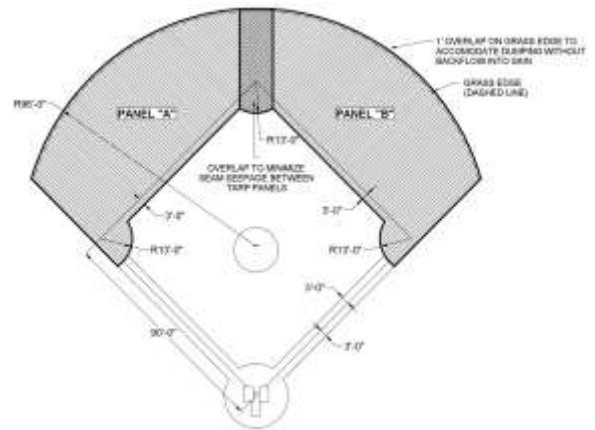

Baseball (Max 6' wide x 90'L) **\$325/set**
2 base path panels/set

Little League (Max 6' wide x 60'L) **\$215/set**
2 base path panels/set

Softball (60' Base Paths, 60' Radius), designed for 18U size **\$2,195/ea.**
infields, 1 Piece Cover, 470 lbs.

Full Infield Rain Covers
160' x 160' = 25,600 sf
170' x 170' = 28,900 sf
120' x 120' = 14,400 sf
90' x 90' = 8,100 sf

STANDARD FEATURE PULL HANDLES

Pull handles. Plastic grip makes them easier to grip, easier on the hands. (10'-12' intervals)